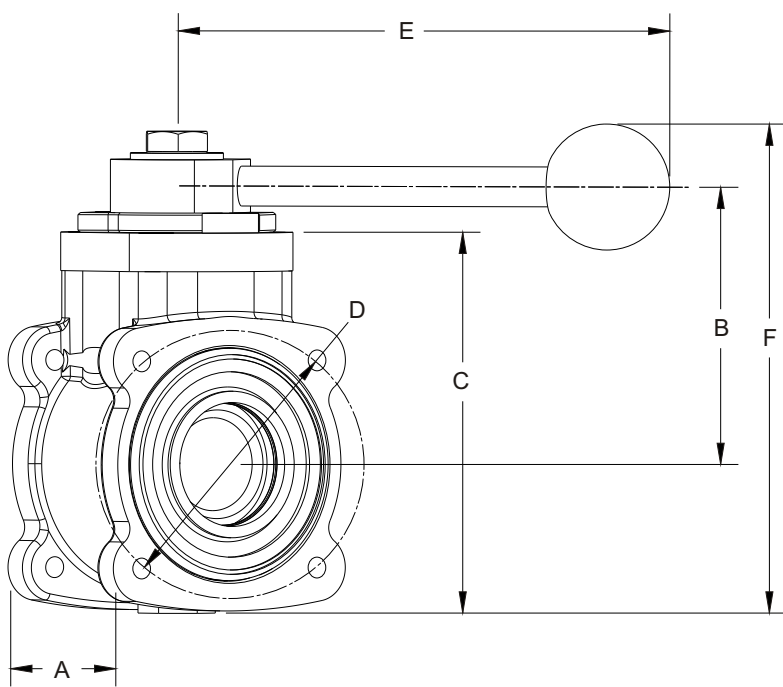

Coupling the Single Body valves with the Unibody apparatus line, Elkhart Brass is your total apparatus valve solution.

Product Features:

- Available in 1.0" (SB10) & 1.5" (SB15) body sizes with an integral direct or remote actuator
- The bodies are constructed of corrosion resistant brass, and the ball is constructed from durable stainless steel
- Dual self-adjusting seats provide bidirectional sealing
- Adapters (end caps) are constructed of brass and do not require O-rings that could cut or tear during servicing
- Swing out construction allows for easy access to internal waterway
- Handle position can easily be changed to one of eight positions in 45° increments
- Meets or exceeds NFPA 1901 standards
- Covered by Elkhart's 10 year Unibody Valve Limited Warranty

Download Elkhart's Unibody Valve Configurator at www.elkhartbrass.com to view available configurations and specify your apparatus valves.

COMPONENTS & SPECS

Remote Handle (R1)

Size	1.0"	1.5"
Materials	Body - Brass Ball - Stainless Steel Seat - Plastic	
Ball Type	Round	
Max Pressure	600 psi	
C _v Value	81	206
Elkhart Model	SB10	SB15
Akron Model	8810	8815
Actuator Type	Remote Handle	
Actuator Style	Short	
Locking	Non-Locking	
Handle Travel	90°	
Elkhart Model	R1	
Akron Model	R-1	

ELKHART #	SIZE	A	B	C	D	E	F	G	H
SB10	1	1 7/8	2 25/32	3 19/32	2 3/4	4 1/16	4 9/16	2 13/32	3 9/16
SB15	1 1/2	2 1/4	3 1/8	4 9/32	3 1/2	4 1/16	5 9/32	2 13/32	3 9/16

Direct Handle (TS)

Size	1.0"	1.5"
Materials	Body - Brass Ball - Stainless Steel Seat - Plastic	
Ball Type	Round	
Max Pressure	600 psi	
C _v Value	81	206
Elkhart Model	SB10	SB15
Akron Model	8810	8815
Actuator Type	Direct Handle	
Actuator Style	Short	
Locking	Locking	
Handle Travel	105°	
Elkhart Model	TS	
Akron Model	TS	

ELKHART #	SIZE	A	B	C	D	E	F
SB10	1	1 7/8	2 5/8	3 19/32	2 3/4	4 3/4	4 5/8
SB15	1 1/2	2 1/4	2 31/32	4 9/32	3 1/2	4 3/4	5 5/16

*All dimensions are in inches