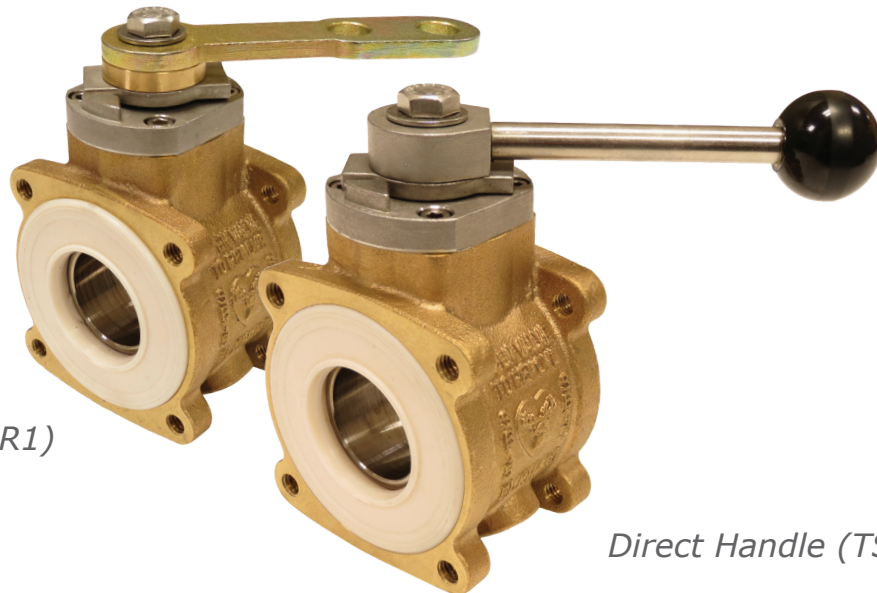

SINGLE BODY VALVE ™

1.0" and 1.5" Single Body apparatus valves are equipped with an integral actuator of your choice - direct or remote. Designed specially for reliability, ease of installation, and ease of use.

Remote Handle (R1)

Direct Handle (TS)

The Single Body ball valve is designed to the industry standard dimensions. It features the option to select one of eight handle positions with removal of a single bolt. It's that simple.

Coupling the Single Body valves with the Unibody apparatus line, Elkhart Brass is your total apparatus valve solution.

Product Features:

- Available in 1.0" (SB10) & 1.5" (SB15) body sizes with an integral direct or remote actuator
- The bodies are constructed of corrosion resistant brass, and the ball is constructed from durable stainless steel
- Dual self-adjusting seats provide bidirectional sealing
- Adapters (end caps) are constructed of brass and do not require O-rings that could cut or tear during servicing
- Swing out construction allows for easy access to internal waterway
- Handle position can easily be changed to one of eight positions in 45° increments
- Meets or exceeds NFPA 1901 standards
- Covered by Elkhart's 10 year Unibody Valve Limited Warranty

Download Elkhart's Unibody Valve Configurator at www.elkhartbrass.com to view available configurations and specify your apparatus valves.

COMPONENTS & SPECS

Remote Handle (R1)

Size	1.0"	1.5"
Materials	Body - Brass Ball - Stainless Steel Seat - Plastic	
Ball Type	Round	
Max Pressure	600 psi	
C _v Value	81	206
Elkhart Model	SB10	SB15
Akron Model	8810	8815
Actuator Type	Remote Handle	
Actuator Style	Short	
Locking	Non-Locking	
Handle Travel	90°	
Elkhart Model	R1	
Akron Model	R-1	