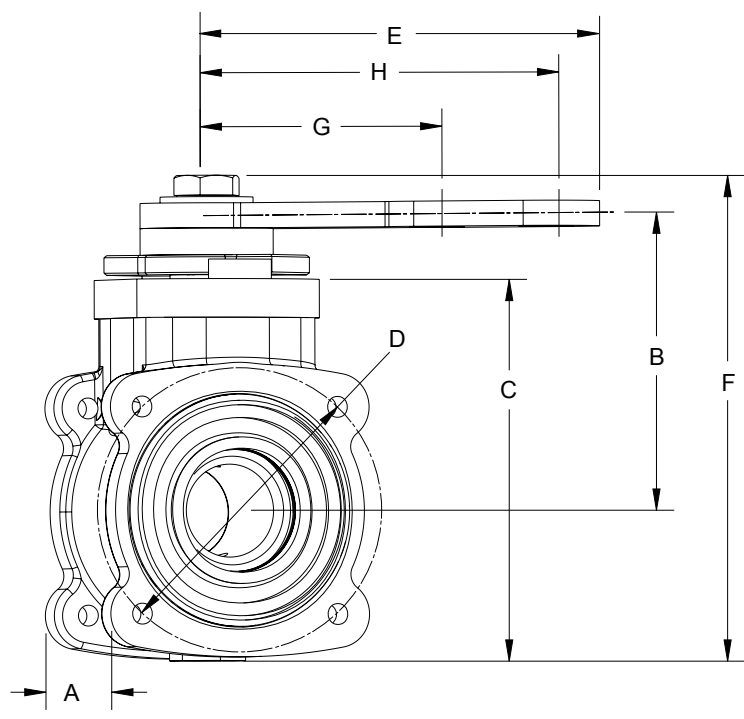

Remote Handle (R1)

Direct Handle (TS)

The Single Body ball valve is designed to the industry standard dimensions. It features the option to select one of eight handle positions with removal of a single bolt. It's that simple.

Coupling the Single Body valves with the Unibody apparatus line, Elkhart Brass is your total apparatus valve solution.

Product Features:

- Available in 1.0" (SB10) & 1.5" (SB15) body sizes with an integral direct or remote actuator
- The bodies are constructed of corrosion resistant brass, and the ball is constructed from durable stainless steel
- Dual self-adjusting seats provide bidirectional sealing
- Adapters (end caps) are constructed of brass and do not require O-rings that could cut or tear during servicing
- Swing out construction allows for easy access to internal waterway
- Handle position can easily be changed to one of eight positions in 45° increments
- Meets or exceeds NFPA 1901 standards
- Covered by Elkhart's 10 year Unibody Valve Limited Warranty

Download Elkhart's Unibody Valve Configurator at www.elkhartbrass.com to view available configurations and specify your apparatus valves.

COMPONENTS & SPECS

Remote Handle (R1)

Size	1.0"	1.5"
Materials	Body - Brass Ball - Stainless Steel Seat - Plastic	
Ball Type	Round	
Max Pressure	600 psi	
C _v Value	81	206
Elkhart Model	SB10	SB15
Akron Model	8810	8815
Actuator Type	Remote Handle	
Actuator Style	Short	
Locking	Non-Locking	
Handle Travel	90°	
Elkhart Model	R1	
Akron Model	R-1	

ELKHART #	SIZE	A	B	C	D	E	F	G	H
SB10	1	1 7/8	2 25/32	3 19/32	2 3/4	4 1/16	4 9/16	2 13/32	3 9/16
SB15	1 1/2	2 1/4	3 1/8	4 9/32	3 1/2	4 1/16	5 9/32	2 13/32	3 9/16

Direct Handle (TS)

Size	1.0"	1.5"
Materials	Body - Brass Ball - Stainless Steel Seat - Plastic	
Ball Type	Round	
Max Pressure	600 psi	
C _v Value	81	206
Elkhart Model	SB10	SB15
Akron Model	8810	8815
Actuator Type	Direct Handle	
Actuator Style	Short	
Locking	Locking	
Handle Travel	105°	
Elkhart Model	TS	
Akron Model	TS	